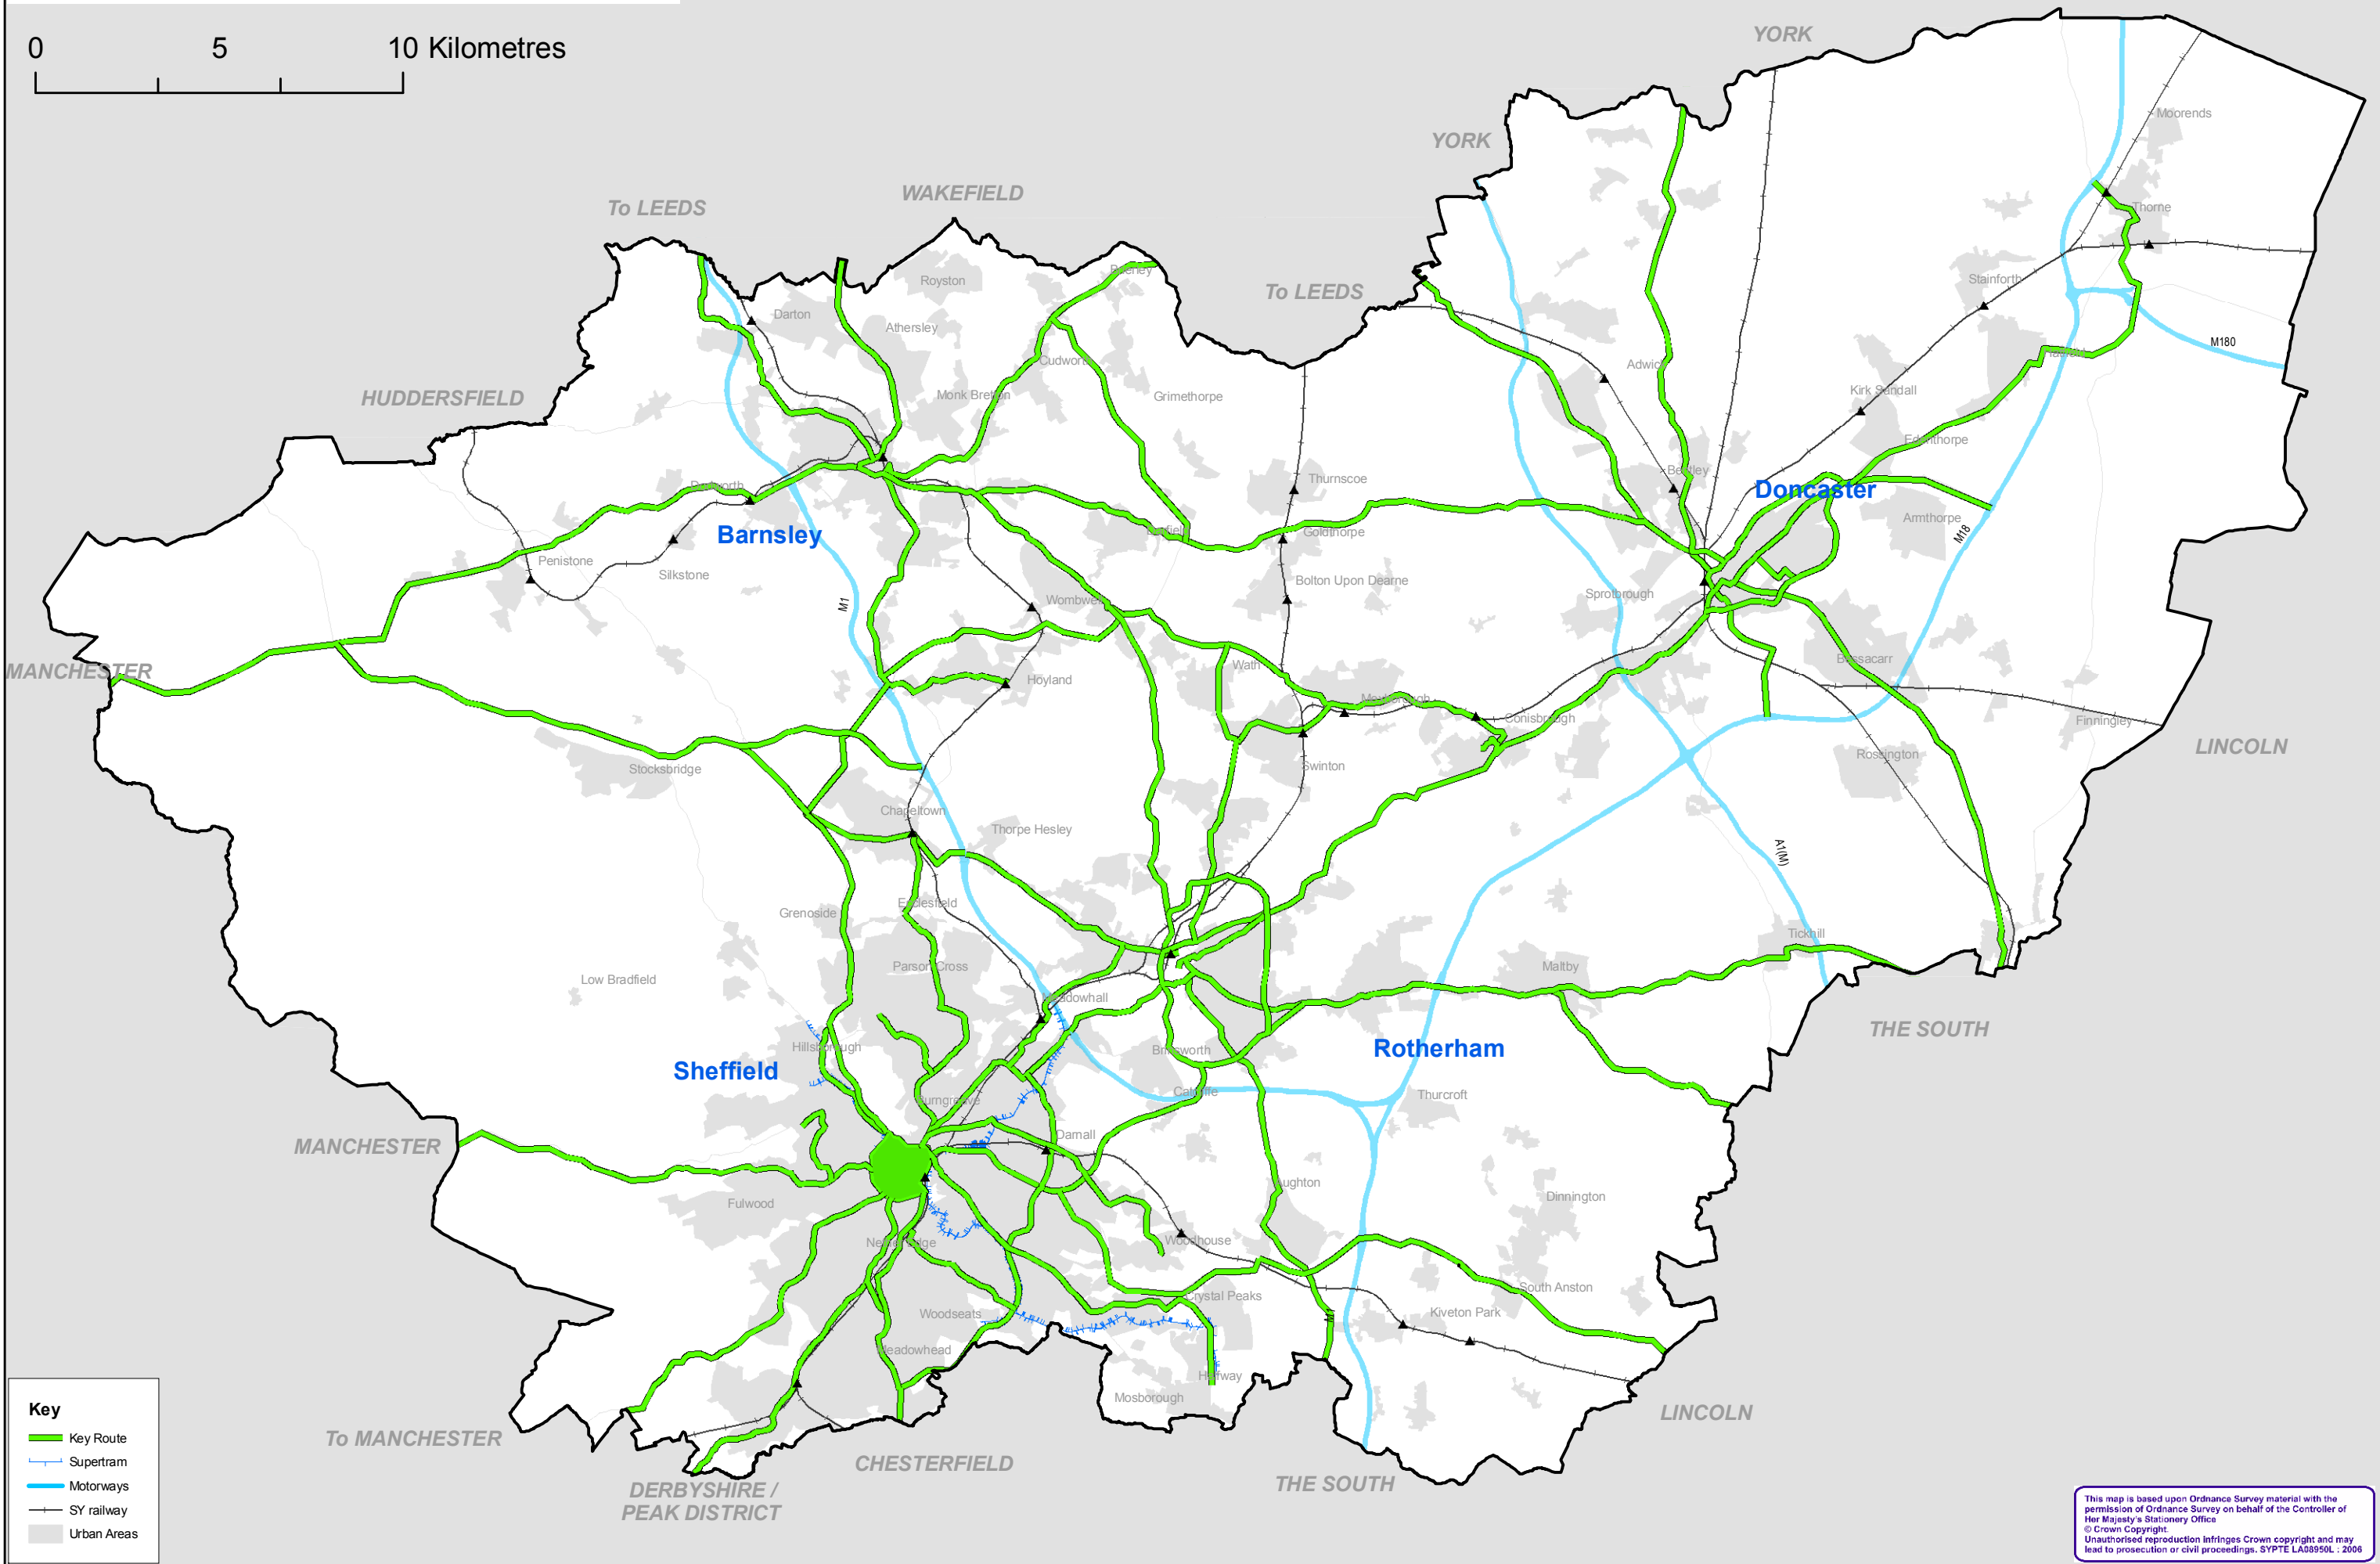

Figure A.2 : Network of Key Routes

0 5 10 Kilometres

Key

- Key Route
- Supertram
- Motorways
- SY railway
- Urban Areas

This map is based upon Ordnance Survey material with the permission of Ordnance Survey on behalf of the Controller of Her Majesty's Stationery Office
 © Crown Copyright.
 Unauthorised reproduction infringes Crown copyright and may lead to prosecution or civil proceedings. SYPTA LA08950L : 2006